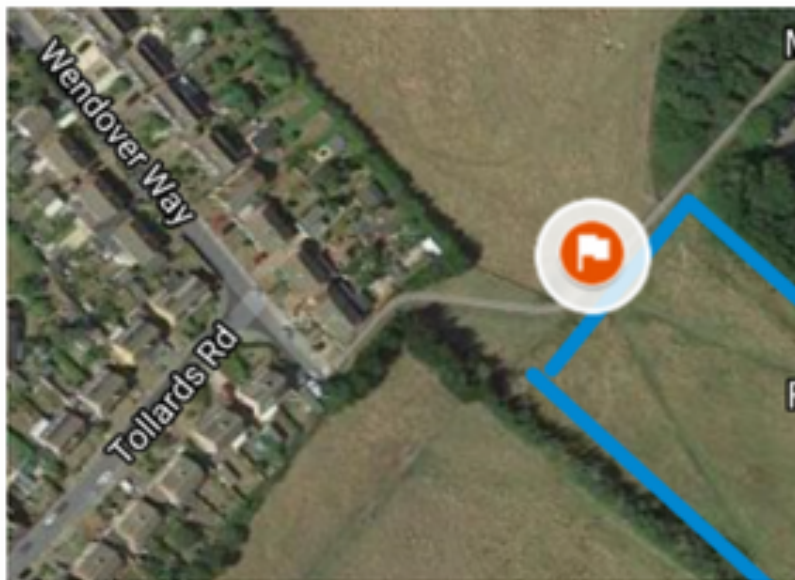

Ludwell Community Orchard

All welcome - help plant the next 6 trees. Tea & cake too.

Sunday
January 14th
11.00am -
2.00pm

Meet at new community orchard field, Ludwell Valley Park, off Wendover Way EX2 6JQ. Bring warm clothes, boots, packed lunch. Hot drinks and cake available.